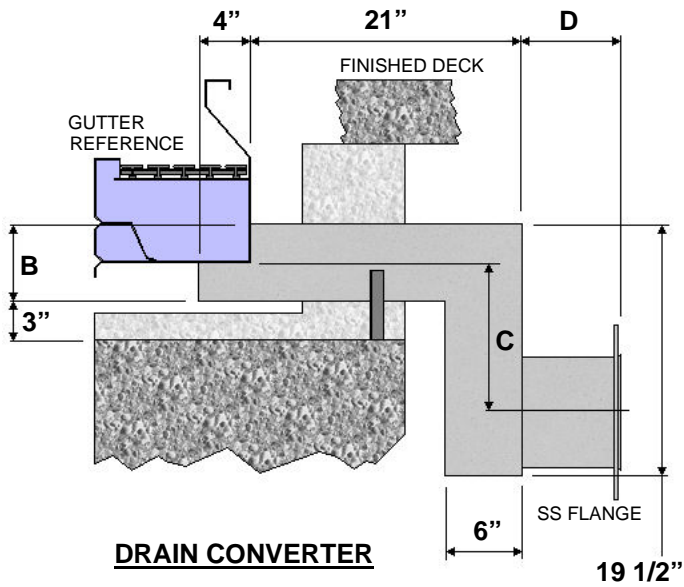

Gutter Converters and Blockout Information

| | | All dimensions are in inches | | | |
|------|----|------------------------------|---|--------|----|
| | | Dimensions | | | |
| | | A | B | C | D |
| Size | 3 | 18 | 6 | 14 1/2 | 6 |
| | 4 | 18 | 6 | 14 | 6 |
| | 6 | 18 | 6 | 13 | 8 |
| | 8 | 18 | 6 | 12 | 8 |
| | 10 | 30 | 8 | 9 7/8 | 10 |
| | 12 | 30 | 8 | 8 7/8 | 10 |

| | | All dimensions are in inches | | | | |
|------|----|------------------------------|-------|-------|----|----|
| | | Dimensions | | | | |
| | | A | B | C | D | E |
| Size | 3 | 12 | 2 1/2 | 6 | 6 | 8 |
| | 4 | 12 | 2 1/2 | 5 1/2 | 6 | 8 |
| | 6 | 12 | 2 1/2 | 4 1/2 | 8 | 8 |
| | 8 | 24 | 3 1/2 | 7 1/2 | 8 | 12 |
| | 10 | 24 | 3 1/2 | 6 3/8 | 10 | 12 |

Dimensions shown are nominal and may vary depending on the actual pool wall and gutter configuration.