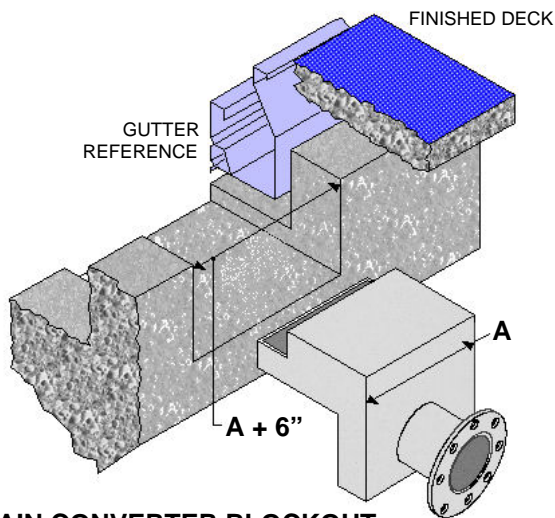

Gutter Converters and Blockout Information

| | | All dimensions are in inches | | | |
|------|----|------------------------------|---|--------|----|
| | | Dimensions | | | |
| | | A | B | C | D |
| Size | 3 | 18 | 6 | 14 1/2 | 6 |
| | 4 | 18 | 6 | 14 | 6 |
| | 6 | 18 | 6 | 13 | 8 |
| | 8 | 18 | 6 | 12 | 8 |
| | 10 | 30 | 8 | 9 7/8 | 10 |
| | 12 | 30 | 8 | 8 7/8 | 10 |

| | | All dimensions are in inches | | | | |
|------|----|------------------------------|-------|-------|----|----|
| | | Dimensions | | | | |
| | | A | B | C | D | E |
| Size | 3 | 12 | 2 1/2 | 6 | 6 | 8 |
| | 4 | 12 | 2 1/2 | 5 1/2 | 6 | 8 |
| | 6 | 12 | 2 1/2 | 4 1/2 | 8 | 8 |
| | 8 | 24 | 3 1/2 | 7 1/2 | 8 | 12 |
| | 10 | 24 | 3 1/2 | 6 3/8 | 10 | 12 |

Dimensions shown are nominal and may vary depending on the actual pool wall and gutter configuration.