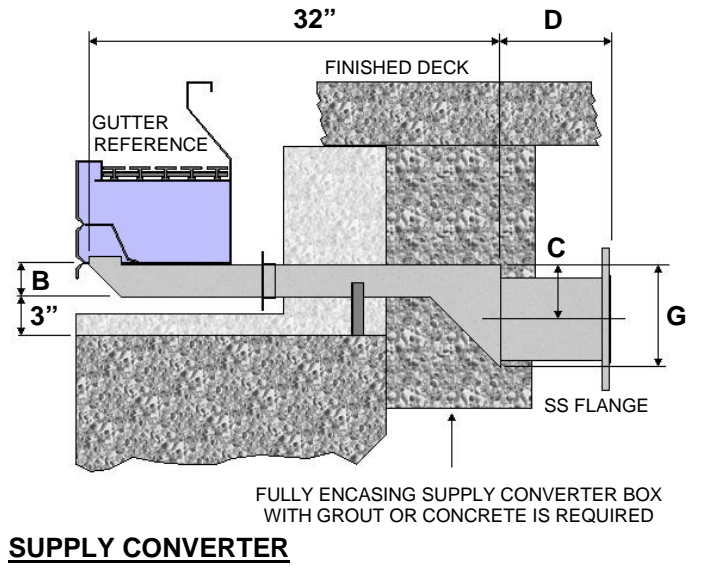

Gutter Converters and Blockout Information

| | | All dimensions are in inches | | | |
|------|----|------------------------------|---|--------|----|
| | | Dimensions | | | |
| | | A | B | C | D |
| Size | 3 | 18 | 6 | 14 1/2 | 6 |
| | 4 | 18 | 6 | 14 | 6 |
| | 6 | 18 | 6 | 13 | 8 |
| | 8 | 18 | 6 | 12 | 8 |
| | 10 | 30 | 8 | 9 7/8 | 10 |
| | 12 | 30 | 8 | 8 7/8 | 10 |

| | | All dimensions are in inches | | | | |
|------|----|------------------------------|-------|-------|----|----|
| | | Dimensions | | | | |
| | | A | B | C | D | E |
| Size | 3 | 12 | 2 1/2 | 6 | 6 | 8 |
| | 4 | 12 | 2 1/2 | 5 1/2 | 6 | 8 |
| | 6 | 12 | 2 1/2 | 4 1/2 | 8 | 8 |
| | 8 | 24 | 3 1/2 | 7 1/2 | 8 | 12 |
| | 10 | 24 | 3 1/2 | 6 3/8 | 10 | 12 |

Dimensions shown are nominal and may vary depending on the actual pool wall and gutter configuration.