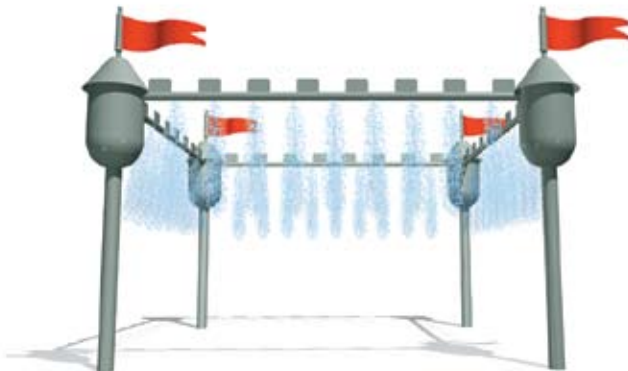

castle
C02-104