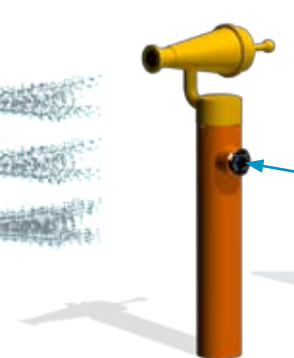

ground sensor
C02-024

maestro
C02-139

enviro-activator
C02-123m

power spray post 2.0
C02-165

play pal
A02-013
pictured on carronade

ready-set-go
C02-055
standard activation point shown.
up to 3 activation points
for extra charge