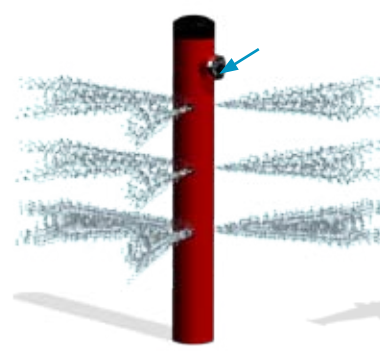

power spray post 2.0
C02-165