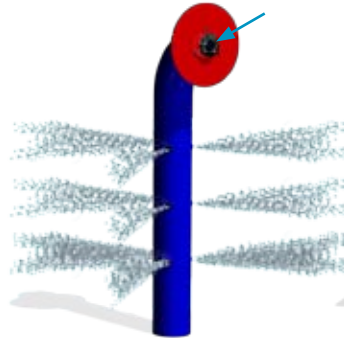

power play spray
C02-075