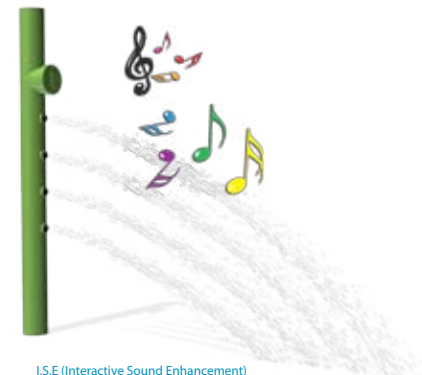

Push N Play
A02-130
note: call for a list of compatible components

trump
C02-098-T
add I.S.E to increase interactivity

saxi
C02-098-S
shown with optional Push N Play A02-130

clarince
C02-098-C
shown with optional I.S.E (Interactive Sound Enhancement) C02-xxx-ise