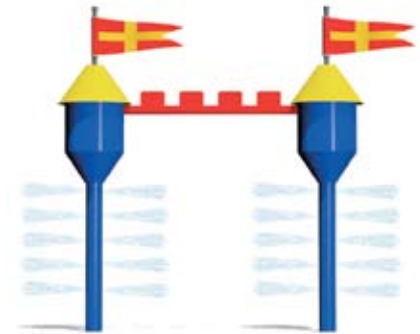

castle gate
C02-118