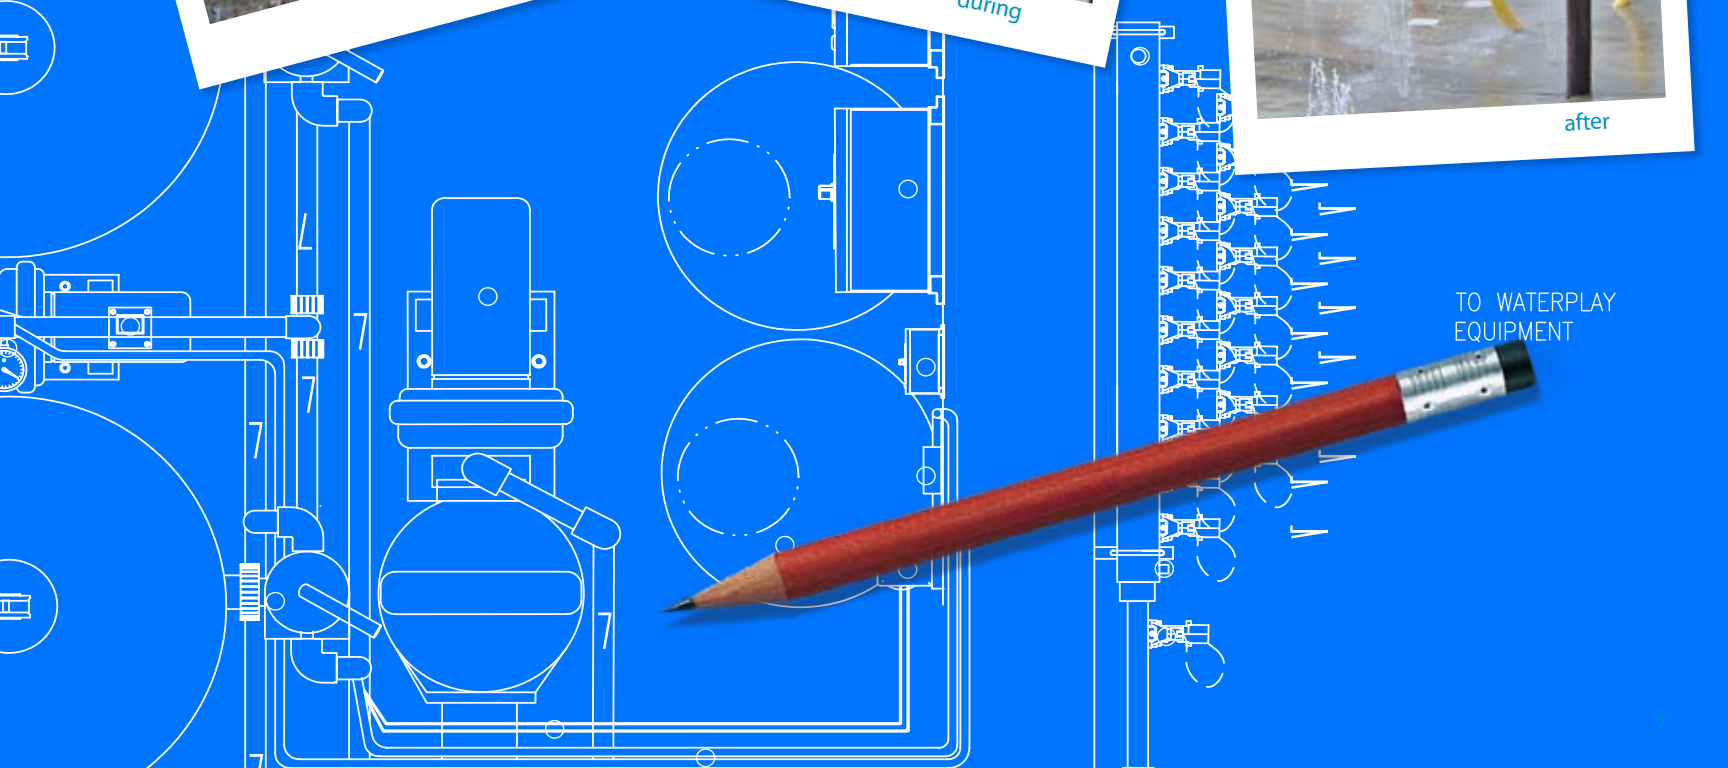

before

during

after

TO WATERPLAY
EQUIPMENT