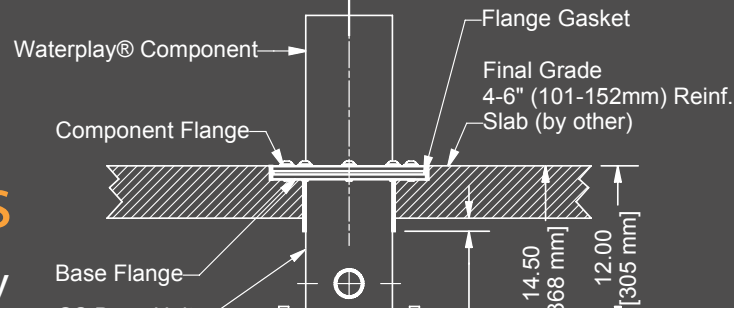

DEX^{TM} & drains

Presenting versatility

DEX^{TM}: DETACH & EXCHANGE

Waterplay's revolutionary anchoring system, the Detach and Exchange System, or DEX System, increases usage opportunities for water play park surfaces.

Traditionally, upright spray park components were bolted to footings and then further cemented into place, limiting use of spray pads during winter months. With the DEX System, above grade components can now be easily removed making way for winter activities. Additionally, park owners can purchase new components for refreshing water play experiences year after year.

DRAINS

Every spray park should have a couple of drains to ensure safe operation so why not complete your park with Waterplay drains. Available in green, black, gray and sandstone, these drains will fit seamlessly into your park design.