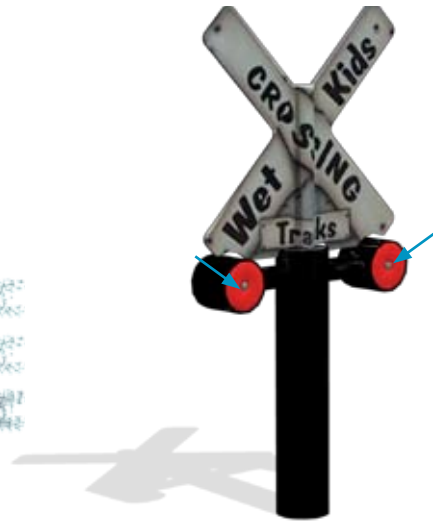

kidz x-ing
C02-004