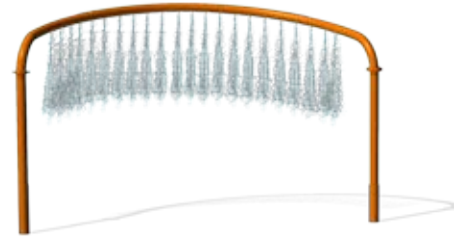

zero-depth play areas drain water away before it can accumulate

aqua arch
C02-032

water-o
C02-072

spray loop tunnel
C02-059

spiral
C02-035

squeaky clean
C02-065
(custom panels available)

squeaky clean brush
C02-066

castle turret
C0X-119

active!

archway
C02-052
custom graphic panel available

rainbow
C02-056

archie
C02-041

shower curtain
C02-176

castle
C02-104

waterfall
C02-060